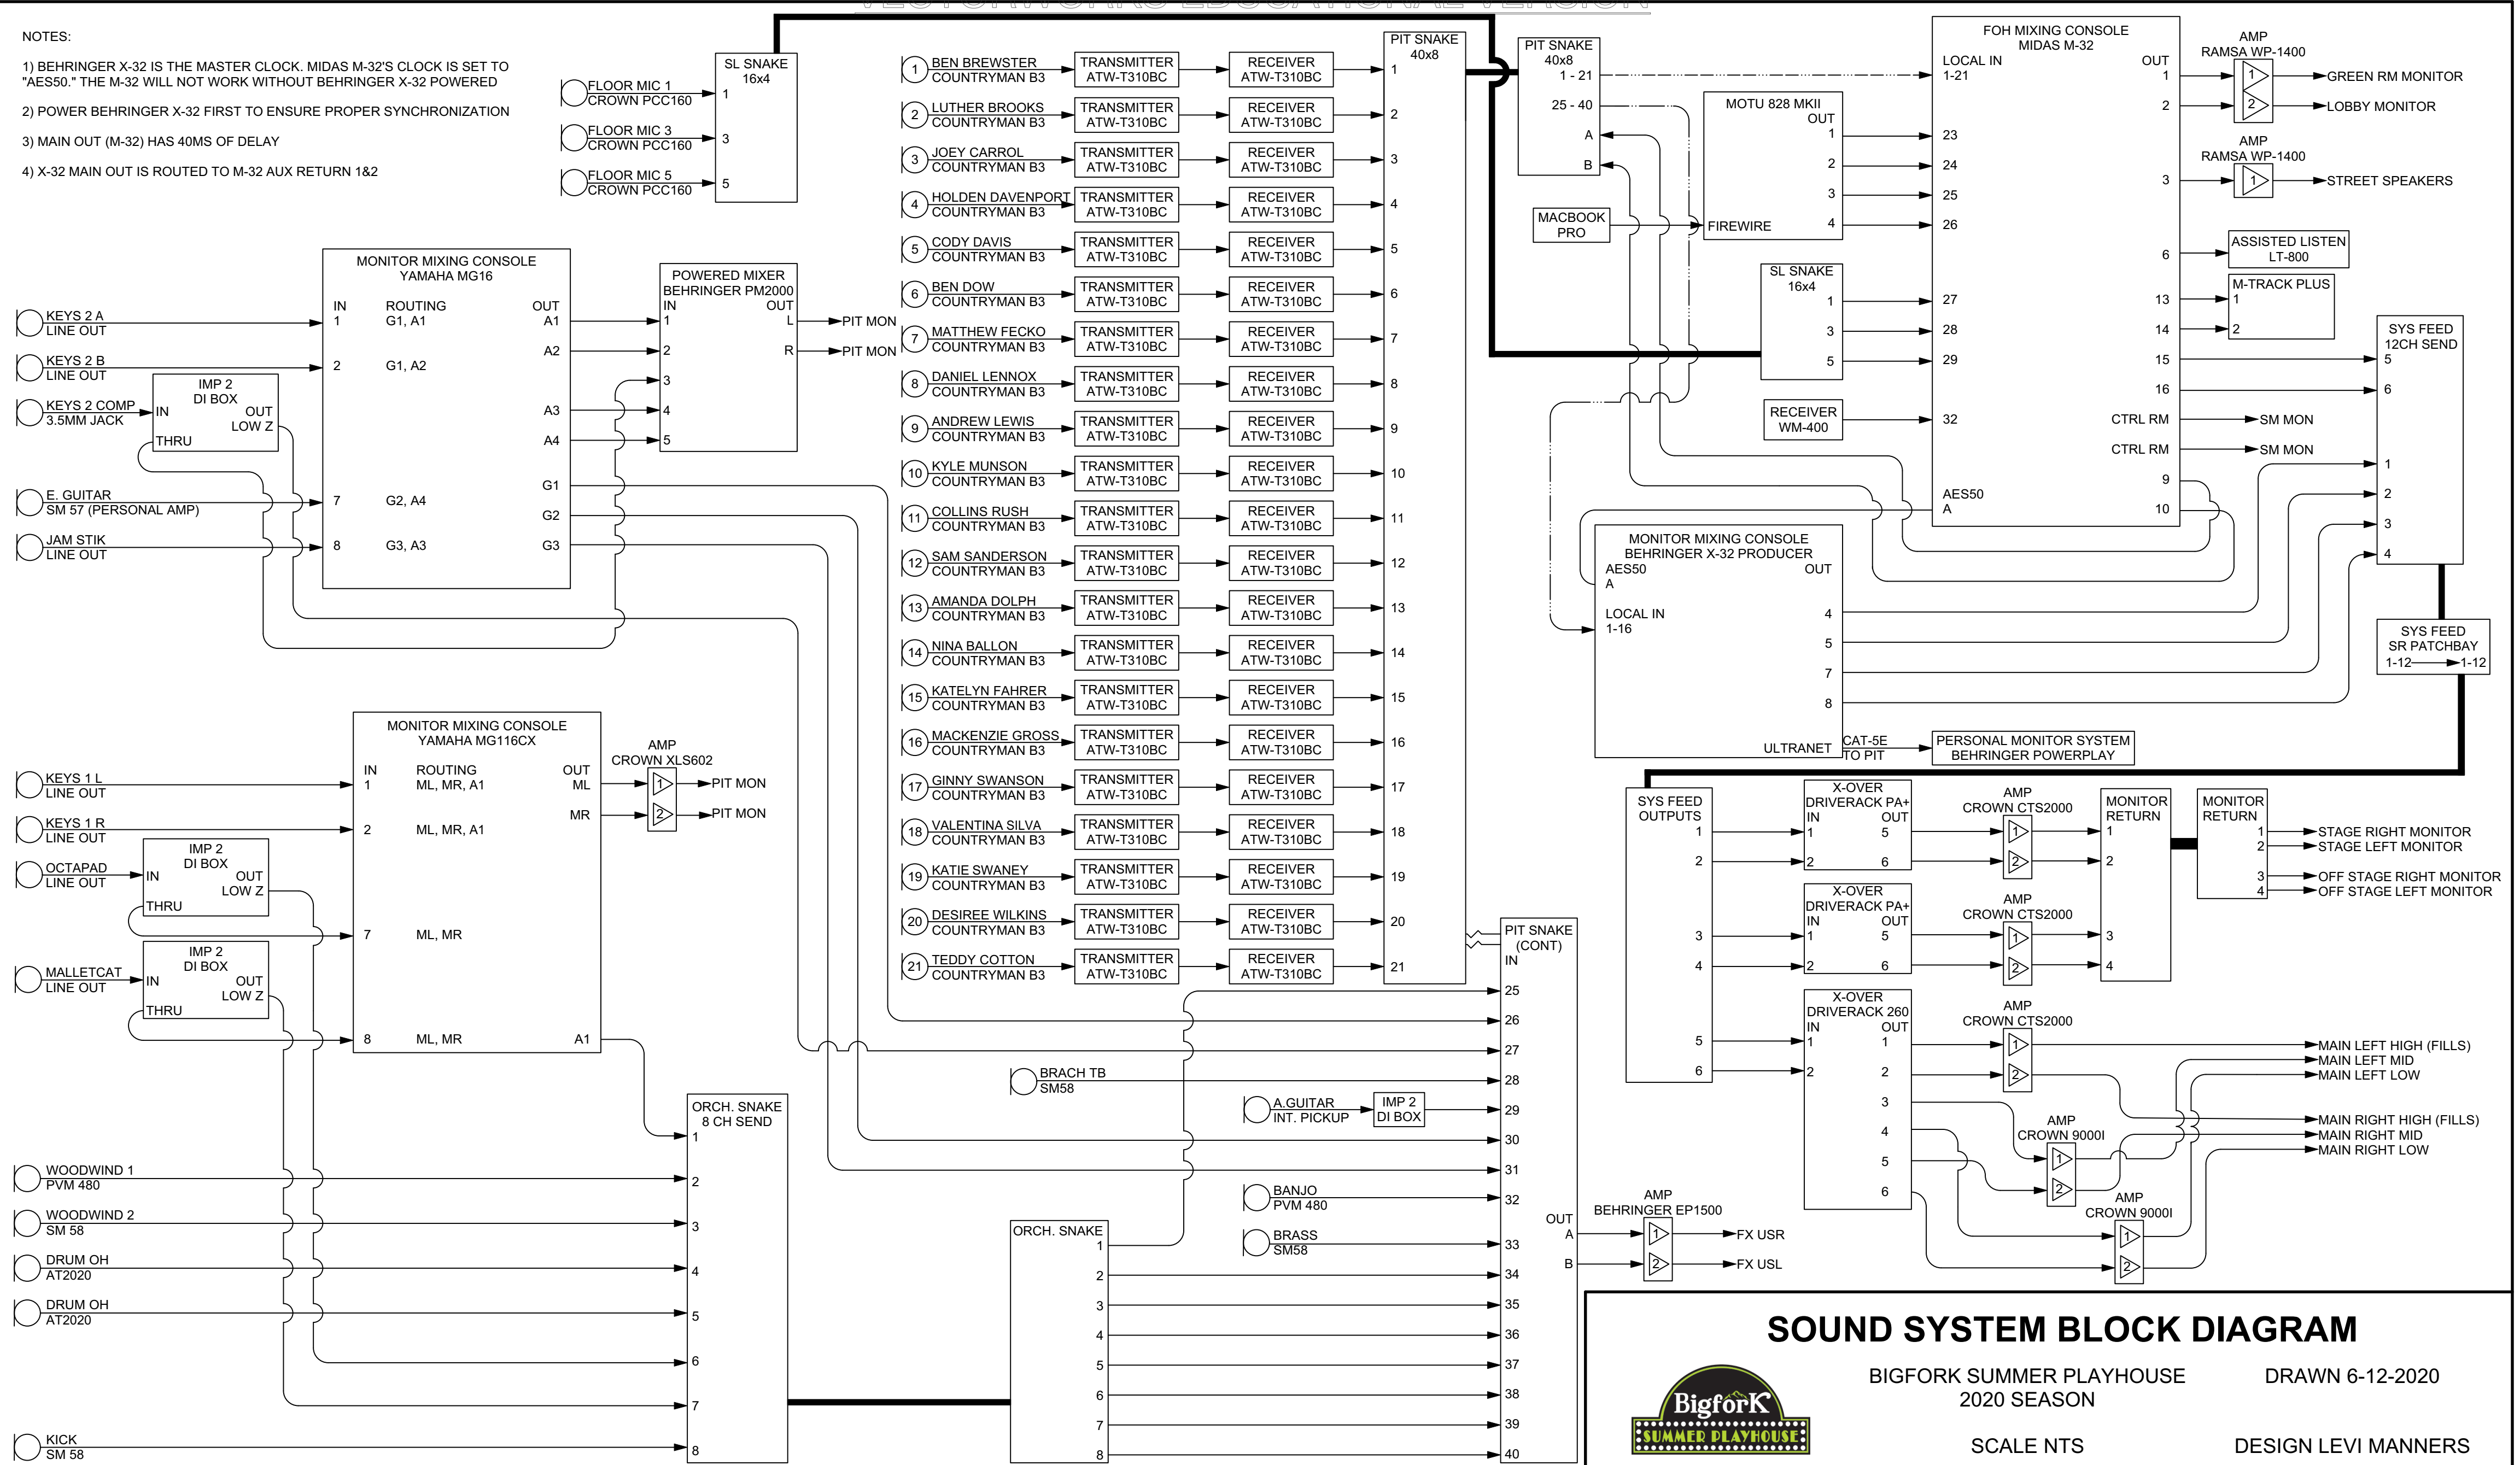

NOTES:

- 1) BEHRINGER X-32 IS THE MASTER CLOCK. MIDAS M-32'S CLOCK IS SET TO "AES50." THE M-32 WILL NOT WORK WITHOUT BEHRINGER X-32 POWERED
- 2) POWER BEHRINGER X-32 FIRST TO ENSURE PROPER SYNCHRONIZATION
- 3) MAIN OUT (M-32) HAS 40MS OF DELAY
- 4) X-32 MAIN OUT IS ROUTED TO M-32 AUX RETURN 1&2

SOUND SYSTEM BLOCK DIAGRAM

BIGFORK SUMMER PLAYHOUSE 2020 SEASON

DRAWN 6-12-2020

SCALE NTS

DESIGN LEVI MANNERS